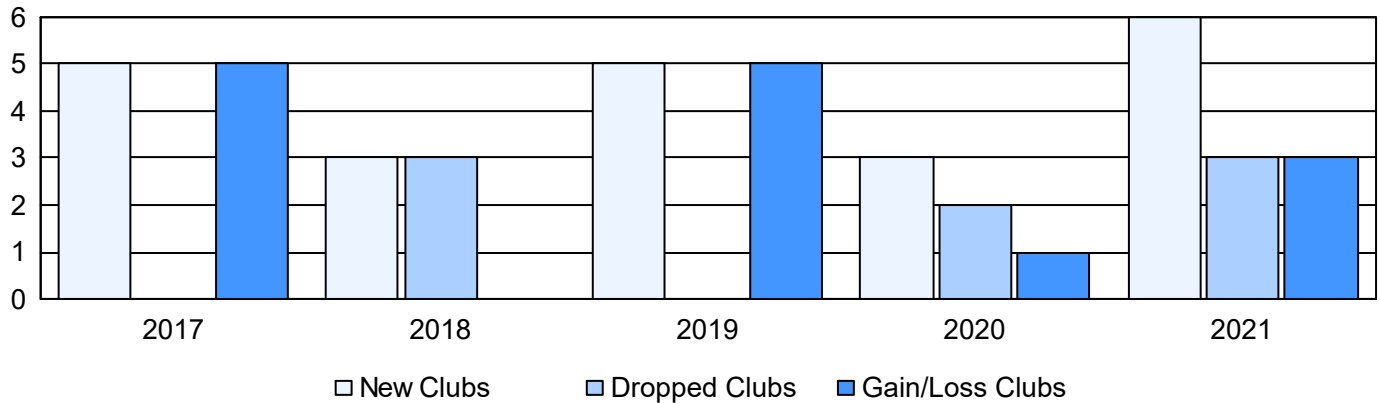

Year	New Clubs	Dropped Clubs	Gain/ Loss Clubs	New Members	Charter Members	Reinstate Members	Transfer Members	Total Member Added	Total Members Dropped	Gain/ Loss Members
2016-2017	5	0	5	133	127	15	2	277	123	154
2017-2018	3	3	0	133	87	8	2	230	183	47
2018-2019	5	0	5	70	104	4	0	178	110	68
2019-2020	3	2	1	86	69	11	1	167	223	-56
2020-2021	6	3	3	246	149	2	2	399	251	148
Average	4	2	3	134	107	8	1	250	178	72

Clubs

Members

Membership Composition June 2021 Cumulative

Gender Composition June 2021 Cumulative