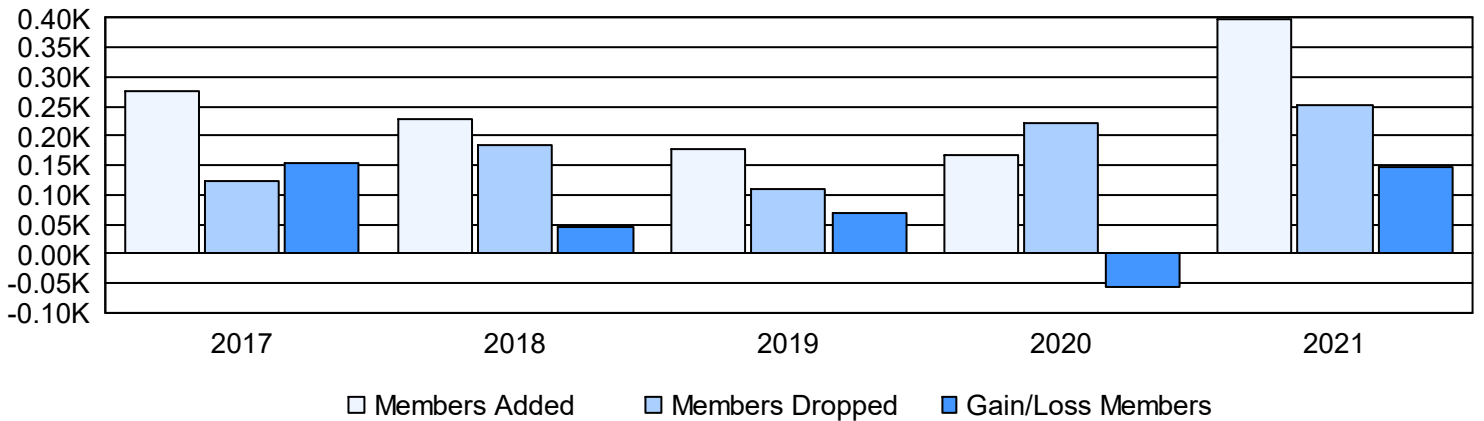

Year	New Clubs	Dropped Clubs	Gain/ Loss Clubs	New Members	Charter Members	Reinstate Members	Transfer Members	Total Member Added	Total Members Dropped	Gain/ Loss Members
2016-2017	5	0	5	133	127	15	2	277	123	154
2017-2018	3	3	0	133	87	8	2	230	183	47
2018-2019	5	0	5	70	104	4	0	178	110	68
2019-2020	3	2	1	86	69	11	1	167	223	-56
2020-2021	6	3	3	246	149	2	2	399	251	148
Average	4	2	3	134	107	8	1	250	178	72

Clubs

Members

Membership Composition June 2021 Cumulative

Gender Composition June 2021 Cumulative