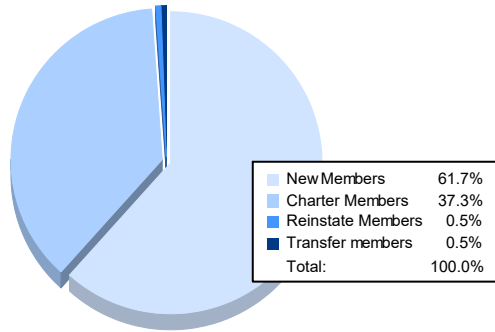

Year	New Clubs	Dropped Clubs	Gain/ Loss Clubs	New Members	Charter Members	Reinstate Members	Transfer Members	Total Member Added	Total Members Dropped	Gain/ Loss Members
2016-2017	5	0	5	133	127	15	2	277	123	154
2017-2018	3	3	0	133	87	8	2	230	183	47
2018-2019	5	0	5	70	104	4	0	178	110	68
2019-2020	3	2	1	86	69	11	1	167	223	-56
2020-2021	6	3	3	246	149	2	2	399	251	148
Average	4	2	3	134	107	8	1	250	178	72

Clubs

Members

Membership Composition June 2021 Cumulative

Gender Composition June 2021 Cumulative